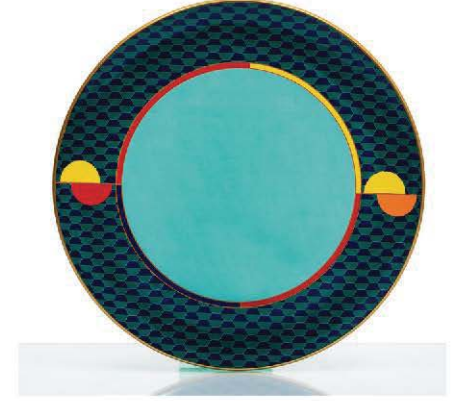

Destina
126-BTFYU-XXMY
Baton Fanus
Baton Cake Holder

'Tokyo'

Tokyo
136-6CSYU-HYMY
Çay Seti / Tea Set

Tokyo
136-6PTYU-XXMY
Pasta Tabagı / Cake Plate

Tokyo
136-6STYU-XXMY
Servis Tabagı / Service Plate

Tokyo
136-KTKYU-XXMY
İki Katlı Pastalık
Double Layer Cookie Holder